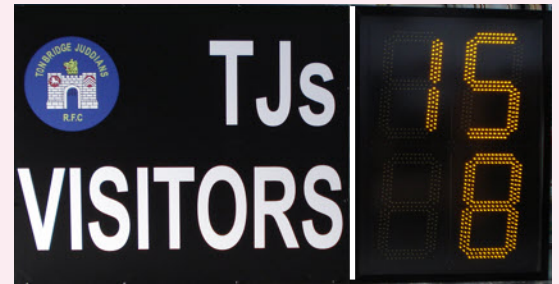

Rugby & Hockey Scoreboards

With more than 30 years experience ESU provides scoring and timing solutions for all sports. Our range of scoreboards designed for rugby, hockey and other field sports are constructed in durable powder coated aluminium enclosures (finished black as standard but other RAL colours available to order) with a tough 4mm polycarbonate front panel which is vandal resistant and protects the displays from ball impact. Where the panel is lettered or decorated this is printed or applied internally to prevent damage or removal and the front surface has an anti-glare finish to avoid reflections in bright sunlight. Operated by radio remote control, with a range of up to 150m, the scoreboards run from the mains as standard (delivered with a 13A plug fitted) but battery powered options are available. Standard models are fitted with high brightness 305mm amber LED digits visible to 180m but custom designs using larger digits can provide a greater viewing distance. Mounting brackets are supplied for easy installation of the scoreboards onto a wall or posts. The entry level scoreboard is the **ESU4RH12**:

Home and away scores 0 to 99. Dimensions 875mm x 665mm x 120mm approx 20kg

£1695.00 + VAT and delivery

Signs available separately.

£2450.00 + VAT and delivery

The **ESU8RH12** adds timing functions to the basic scoreboard. Capable of displaying the time of day or counting minutes and seconds in either up or down mode plus home and away scores 0-99. Dimensions 1300mm x 1050mm x 120mm. Approx. 30kg. Legend shows HOME & AWAY as standard - variations available on request.